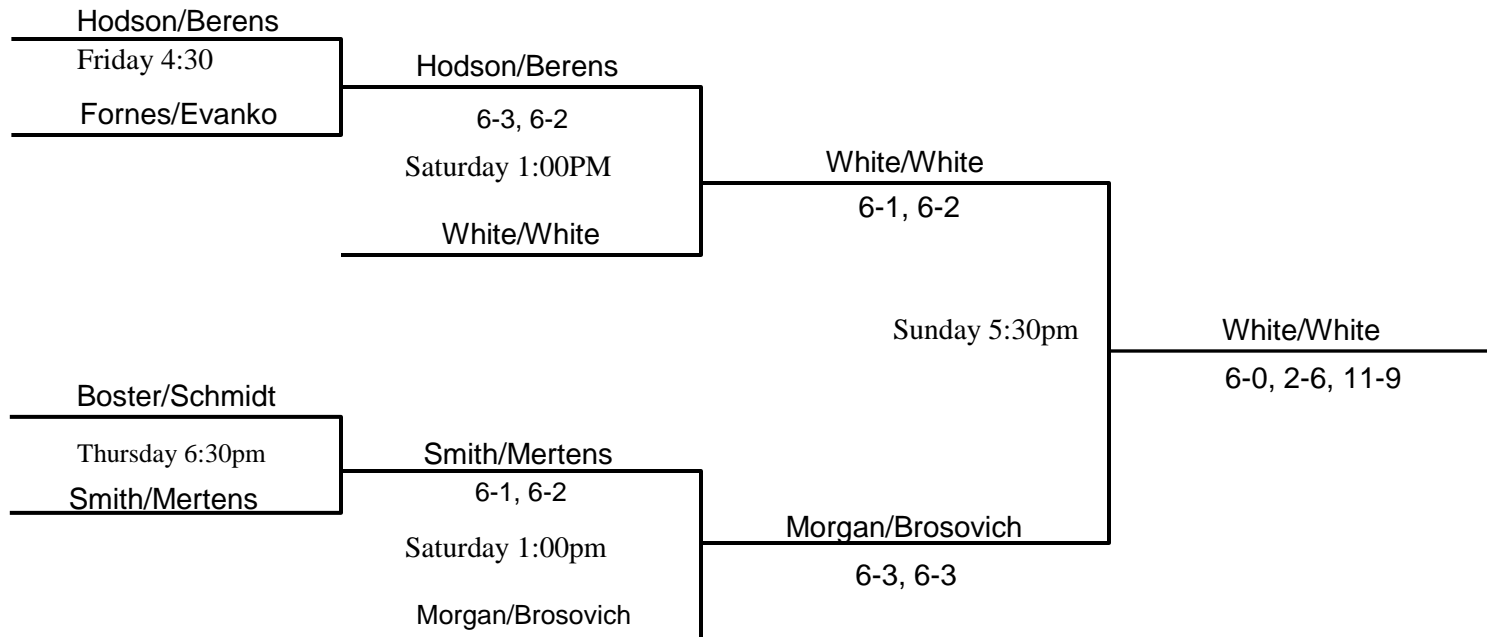

# Women's Open Doubles

**2016 Lancaster Open**